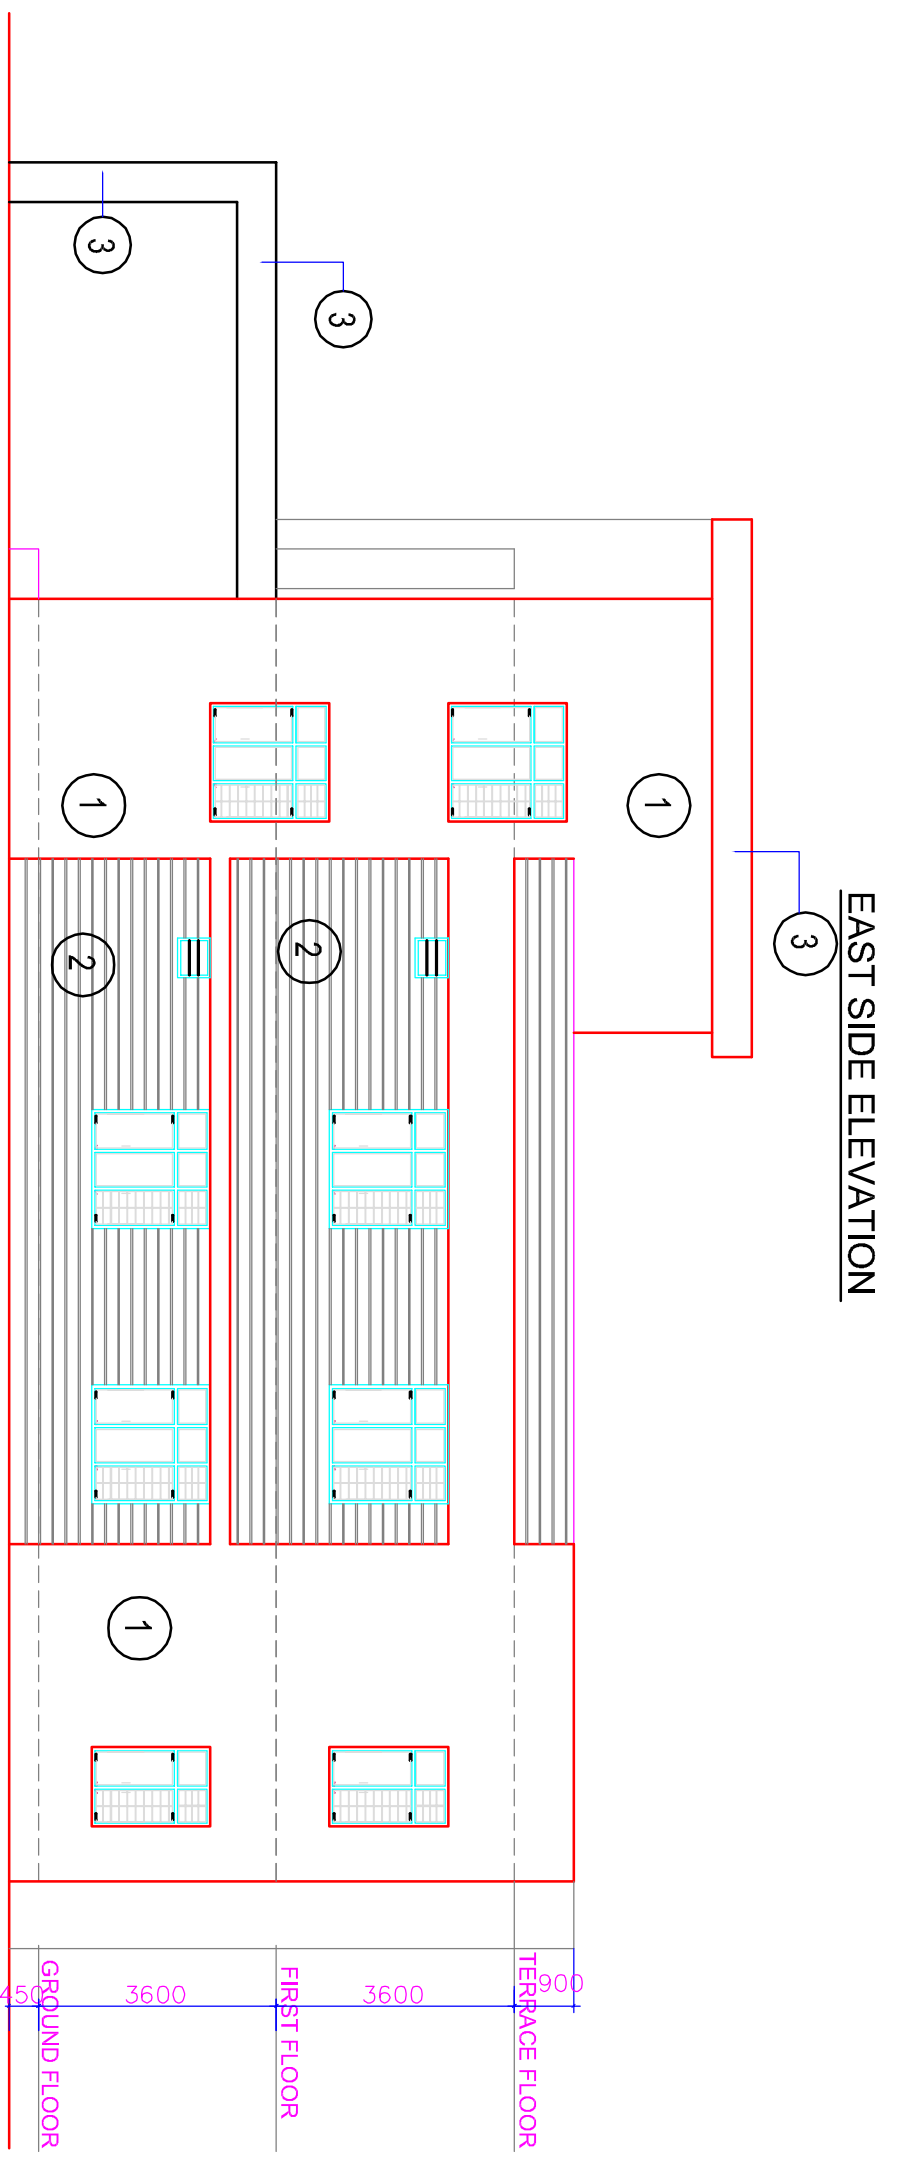

EXTERNAL COLOUR SCHEME		
ASIAN PAINTS (COLOUR SPECTRA)		
DESG.	COLOUR	PAGE No.
A	MUSICAL GREEN	75
B	OCEAN BREEZE	66
C	WHITE	

5mm Thk. OCEAN BLUE REFLECTIVE GLASS

STATUS :  
**ARCHITECTURAL WORKING DRAWING**

PROJECT :  
**PROPOSED ADMINISTRATION BLOCK AT JEEDIMETLA HYDERABAD**

CLIENT :  
**CENTRE OF EXCELLENCE DEPT OF HORTICULTURE**

TITLE :  
**PROPOSED ADMIN BLOCK EAST & WEST SIDE ELEVATIONS EXTERIOR COLOUR SCHEME**

DATE : 19-11-2015 SHEET NO: 12

SCALE : N.T.S.

DEALT BY : D.VANAGALAKSHMI

ARCHITECT : A.V. LAKSHMI

CHKD BY : S.S. RAO

DRG. NO : SS / C.O.E / ADMIN. BLOCK / EX. COL. / AD-12