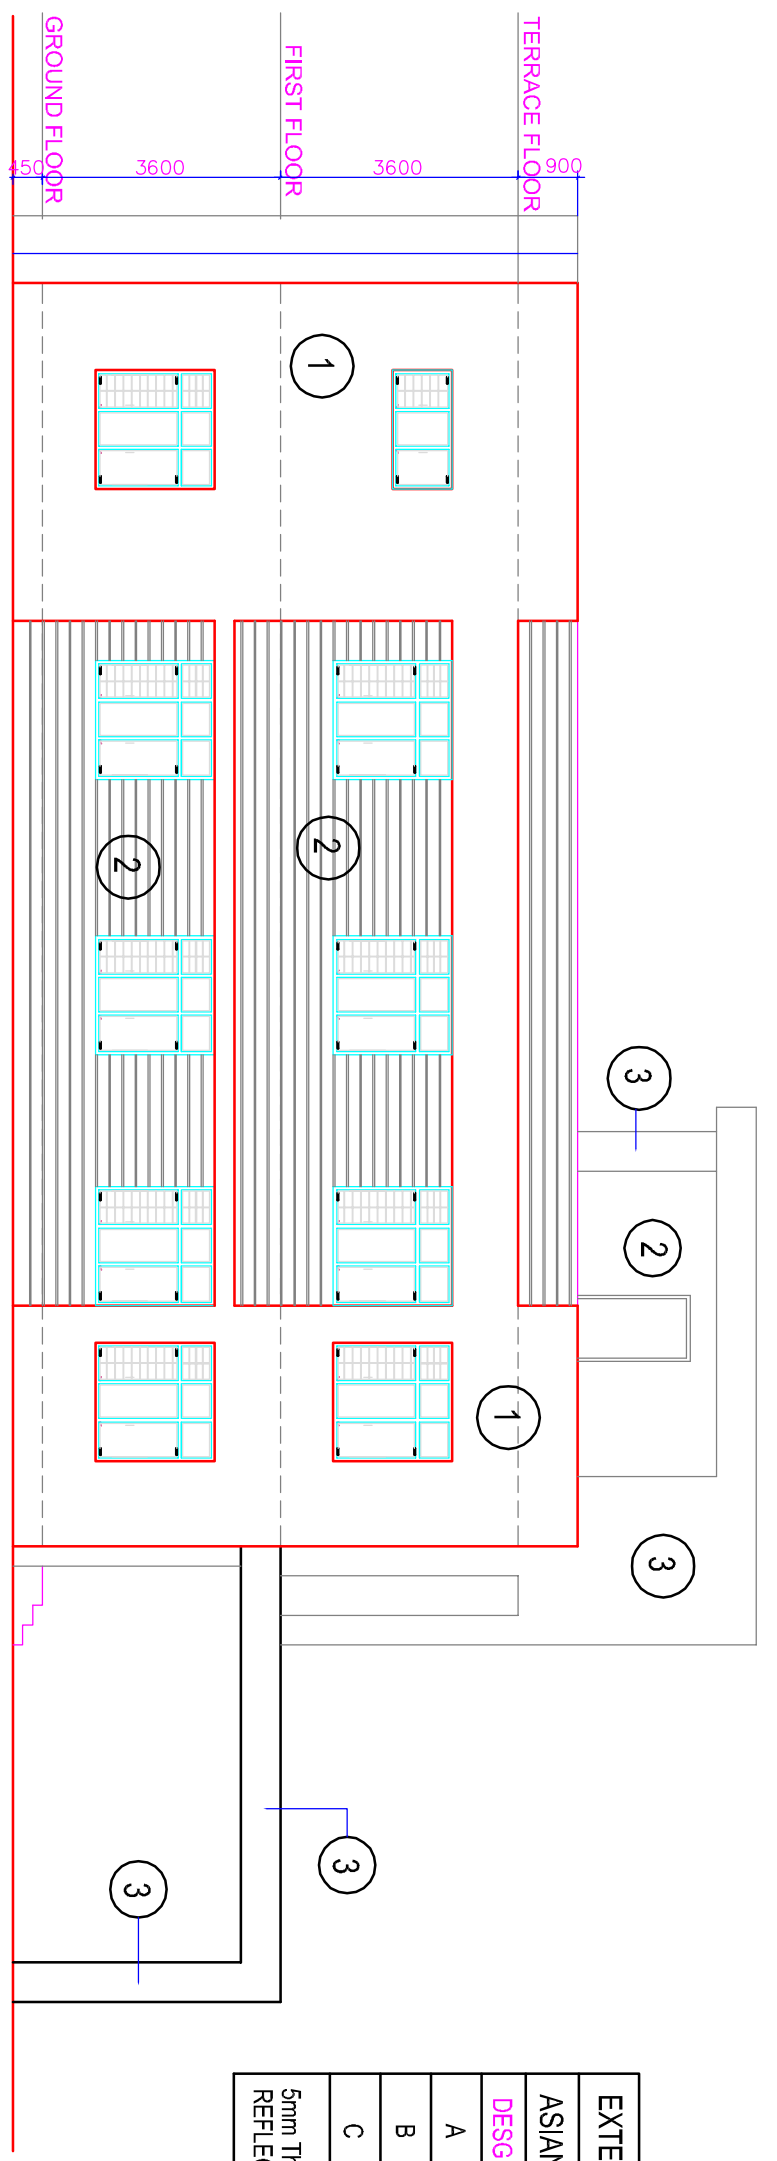

EXTERNAL COLOUR SCHEME		
ASIAN PAINTS (COLOUR SPECTRA)		
DESG.	COLOUR	PAGE No.
A	MUSICAL GREEN	75
B	OCEAN BREEZE	66
C	WHITE	

5mm Thk. OCEAN BLUE REFLECTIVE GLASS

STATUS :  
**ARCHITECTURAL WORKING DRAWING**

PROJECT :  
**PROPOSED ADMINISTRATION BLOCK AT JEEDIMETLA HYDERABAD**

CLIENT :  
**CENTRE OF EXCELLENCE DEPT OF HORTICULTURE**

TITLE :  
**PROPOSED ADMIN BLOCK EAST & WEST SIDE ELEVATIONS EXTERIOR COLOUR SCHEME**

DATE : 19-11-2015 SHEET NO: 12

SCALE : N.T.S.

DEALT BY : D.VANAGALAKSHMI

ARCHITECT : A.V. LAKSHMI

CHKD BY : S.S. RAO

DRG. NO : SS / C.O.E / ADMIN. BLOCK / EX. COL. / AD-12